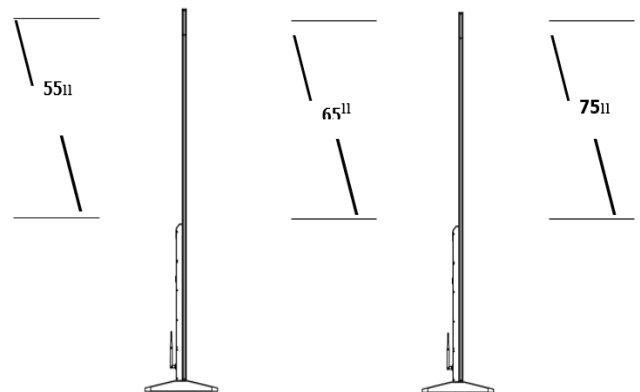

Features

- **High-Performance Computing:** Powered by a Cortex-A76 + Cortex-A55 Quad-Core CPU with 4GB RAM and 64GB Storage, running on Android Version 12.0 for smooth operation.
- **Stunning Visuals:** Features a Native Resolution of 1080 x 1920 (FHD) with a 5000:1 Contrast Ratio and 178° viewing angles, ensuring crisp, clear images from any perspective.
- **24/7 Reliability:** Engineered for continuous operation with a minimum light source lifetime of 50,000 hours.
- **Comprehensive Connectivity:** Includes a wide array of interfaces such as USB 2.0/3.0, Type C, HDMI IN, RJ45 (LAN), and support for Sim Cards and TF Cards.
- **Robust Design:** Protected by Tempered Glass and housed in a sleek Black/Metal chassis.
- **Integrated Audio:** Comes with built-in 2 x 10 W speakers for audio-visual presentations.