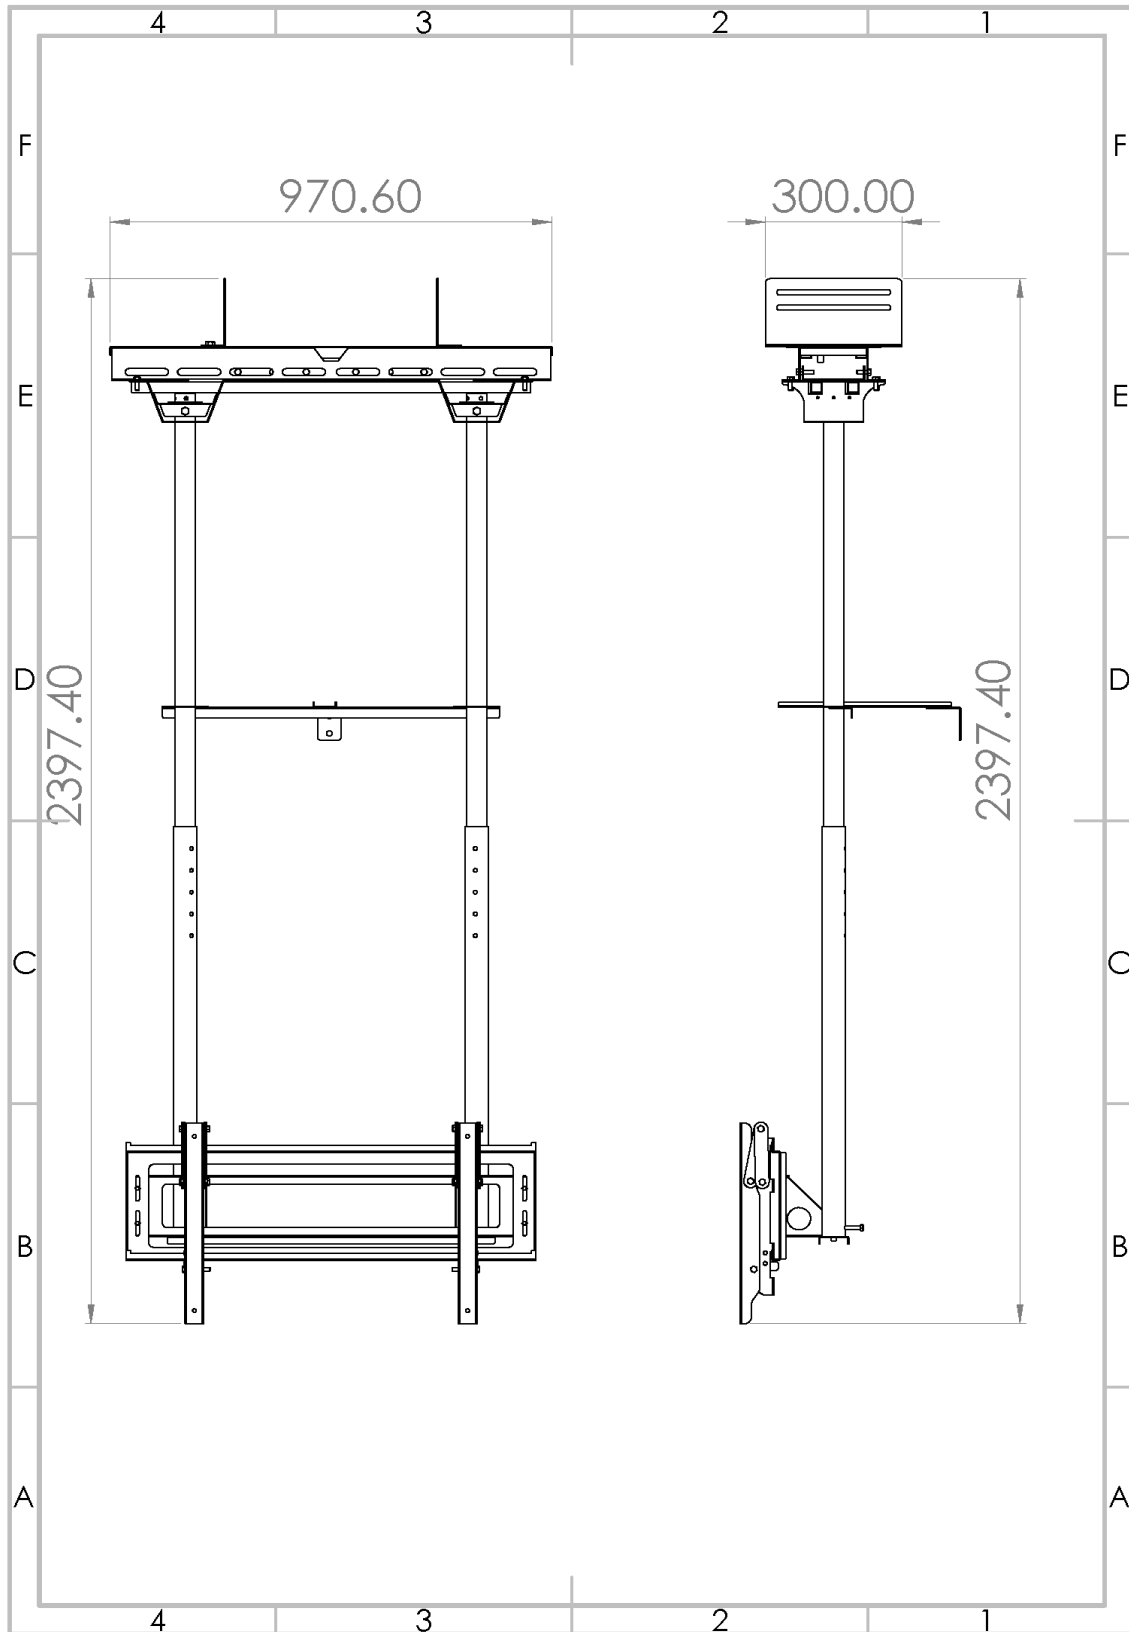

Dimensions

Visit us at:- www.ordainindia.com | E-mail: sales@ordainindia.com or sales@soundshine.co.in

Head Office:- B-191, 2nd Floor, Phase-1, Naraina Industrial Area, New Delhi-110028 | Marketing By:- Soundshine Projects Private Limited