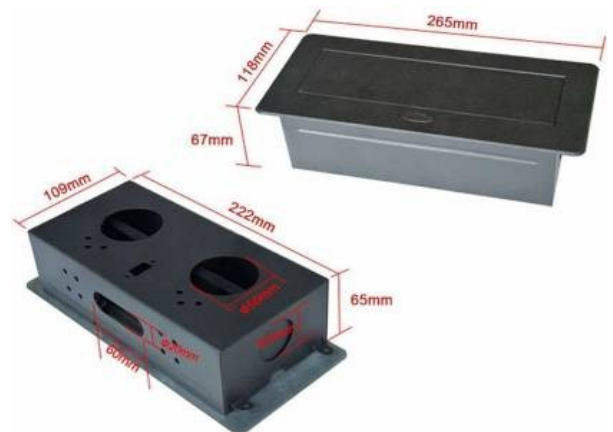

### Features

- **Hydraulic Pop-Up Mechanism:** Equipped with a smooth, pneumatic hydraulic system that opens the cover quietly and elegantly, revealing the interface panel.
- **Comprehensive Connectivity:** A "10 Module" capacity unit that supports a wide range of connections including HDMI, VGA, LAN, USB, and Power, allowing for simultaneous video transmission, internet access, and device charging.
- **Robust Build Quality:** Constructed from high-grade iron and metal, ensuring durability and resistance to wear in high-traffic meeting rooms.
- **Sleek Aesthetics:** Finished in a professional Black colour, designed to blend seamlessly with modern office interiors and high-end furniture.
- **Plug & Play:** Pre-wired for easy installation, making it perfect for quick setup in boardrooms and command centres.
- **Versatile Installation:** User-friendly design suitable for both temporary and permanent setups.

### Technical Specifications

Specification	Details
Model Name	OS-CC101
Type	Table Top Hydraulic Pop-Up Box
Housing Material	Iron / High-Grade Metal
Enclosure Type	Metal
Colour	Black
Firmware Upgrade	No (Hardware Pass-through)
Ideal Applications	Office Desks, Meeting Rooms, Auditoriums

### Interface Configuration

Port Type	Quantity	Function
AC Power Socket	2	Power supply for laptops and devices
LAN (RJ45)	2	High-speed Ethernet/Internet access
HDMI	1	High-Definition Video & Audio transmission
VGA	1	Analog Video transmission
3.5mm Audio	1	PC Audio / Aux connectivity
USB	1	5V Charging support for mobile devices

### Dimensions

Dimension Type	Measurement
Top Panel Size	265 X 118 mm
Box/Cutout Size	222 X 100 mm
Depth	67 mm

Visit us at:- [www.ordainindia.com](http://www.ordainindia.com) | E-mail: [sales@ordainindia.com](mailto:sales@ordainindia.com) or [sales@soundshine.co.in](mailto:sales@soundshine.co.in)