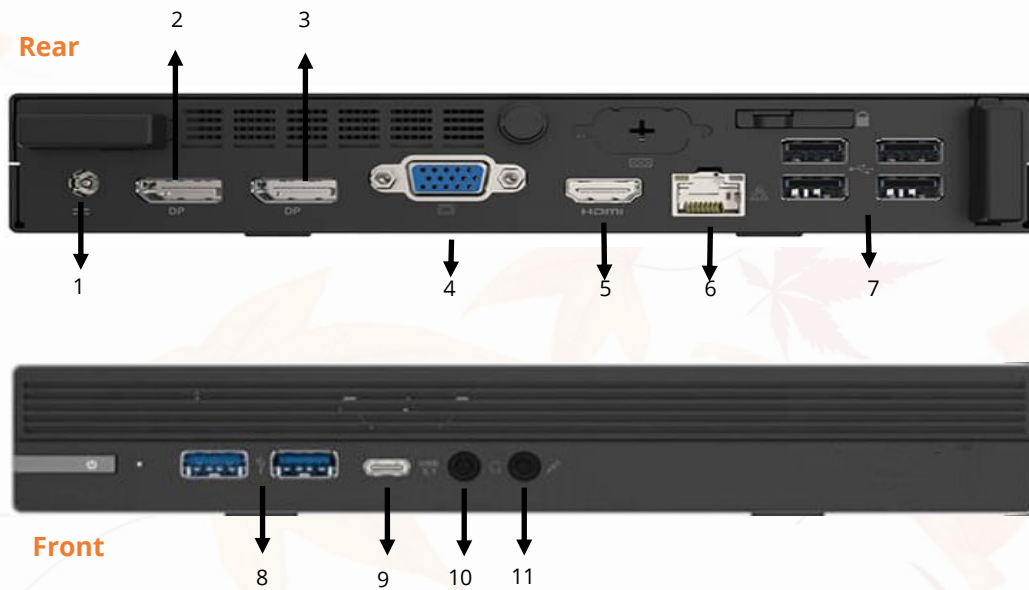

Best Features:-

- **Multi Platform Support** :- Wide Support for Web Conferencing Platforms, including Zoom, Microsoft Teams, WebEx etc.
- **Wireless Sharing** :- Ordain Core supports Airplay and Miracast so users can easily share content from mobile devices or PC.
- **Built-in Document Viewers** :- Users can present content without bringing any devices to the room.
- **Network Drive Support** :- Many enterprises choose to have all their documents stored on network drives. As Core is always on, there is no waiting for boot up time allowing users to access their network content quickly enhancing workforce productivity.
- **INTEROPERABILITY** :- Enjoy the confidence that no matter what type of call you're making, it will work with nearly every video platform.
- **3rd Party Integration** :- Seamlessly connects to cameras, microphones, and other 3rd party components.
- **Dante Audio Support** :- Up to 64x64 audio channels @ 48kHz (up to 32x32 @ 96kHz (Optional)
- **Audio Support** :- Supports industry-leading audio-conferencing processors.

SPECIFICATIONS

Model	OS-SVC2123
Processor	Intel®
Memory	8 GB /16 GB (Optional)
Storage	256GB/512GB/1TB SSD (Optional)
Graphics	Intel® UHD Graphics
Wireless	2.4Ghz /5Ghz /BT 4.2
Lan	10/100/1000 Gigabit LAN
Audio	AUDIO IN + OUT (Dante Audio Support Optional)
Interfaces	USB-A 3.0 x 2, USB-A 2.0 x 4, RJ45 10/100/1000 M x1, HDMI 1.4 out (4K@60 Hz) x 1, Jack 3,5 mm Line out x 1, Jack 3,5 mm Mic in x 1, WIFI/BT ANT x 2, Power button x 1, Power LED x 1, SSD LED x 1, USB-C x 1
Operating System	Windows based Interface
Power Input	12-19 V DC IN
Temperature	Operating 5°C~45°C Storage -10°C~50°C

Hardware Overview

1. Power 19V DC
2. Display Port 1
3. Display Port 2
4. VGA Port
5. HDMI Port
6. Ethernet Gigabit Port
7. 4 X USB 2.0 Ports
8. 2x USB 3.0 Ports
9. USB Type C Port
10. Headphone Jack
11. Microphone Jack