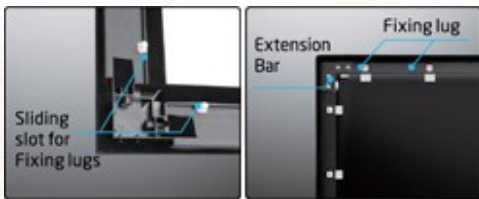

Curved Fixed Frame Screen

4 Sided Tension Design

The steel tension bars along with the fixing lugs stretch and tighten. The screen fabric is completely flat and wrinkle-free. The tension can be adjusted to ensure an evenly tensioned surface

More Accurate, Realistic, A feast for Your Eyes

Curved projection screens offer several key advantages over flat projection screens. A curved screen helps offset pin cushion distortion from a horizontal expansion lens, and also wraps the image around your periphery more than a flat screen for greater engagement with your projected image. In addition, the curved image is subject to less ambient reflected light from your room, while your projector's light is more accurately reflected by the perfectly smooth viewing surface for an ideal picture. Imported classic soft video fabric, low reflecting rate, high contrast, it is the new generation of household video upgrade screen. Even optical structure, which makes picture clear and natural. Aluminium frame covered with dermis, fashionable, change fabric easily, different colours available. Excellent sound penetrability, create the perfect unity of sound and image. Suitable for use in home theatres, public entertainment places, and etc.

Based on the feature of eyeball to achieve high definition, and balance the focus of screen with the purpose of achieving perfect effect between screen image and visual experience.

Specification

DIAGONAL (inch)	Viewing Area (WxH)	Frame Size	C	Package Size (LxHxW)	Net Weight (Kg)
16:9 Format					
77	1704×959	8 cm	410	1840×330×130	9.4
92	2037×1146	8 cm	501	2173×330×130	11.3
100	2214×1245	8 cm	590	2350×330×130	12.2
106	2346×1320	8 cm	580	2485×330×130	12.7
120	2656×1494	8 cm	660	2792×330×130	14.2
133	2944×1656	8 cm	990	3104×330×130	16.8
150	3320×1868	8 cm	842	3456×330×130	17.8
165	3652×2055	8 cm	---	---	---
180	3984×2241	8 cm	805	4184×330×130	27.0